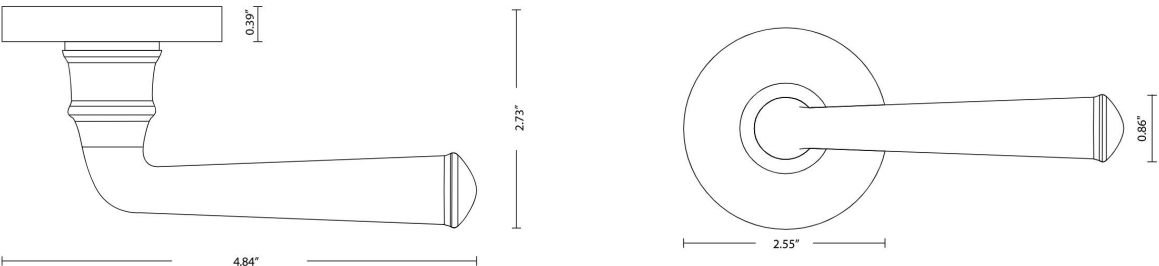

·Embelle[®]

Prestige Lever Handle
6000 series

Prestige Lever Handle

üëëë series

SPECIFICATIONS

Lever length	4.84"
Lever projection	2.73"
Lever clearance	1.87"
Rosette height	2.55"
Rosette width	2.55"
Rosette depth	0.39"
Face plate	1" X 2-1/4" radius
Concealed screws	No
Handing	Reversible for left and right hand use
Area	Interior
Doors	Wooden
ANSI	Meets or exceeds ANSI 156.2

FINISHES

US4 Satin Brass US19 Matte Black

Additional finishes available upon request

Privacy (R)
Bed & Bath

Passage (A)
Hall & Closet

Dummy (D)
Non-Functional

Embelle®