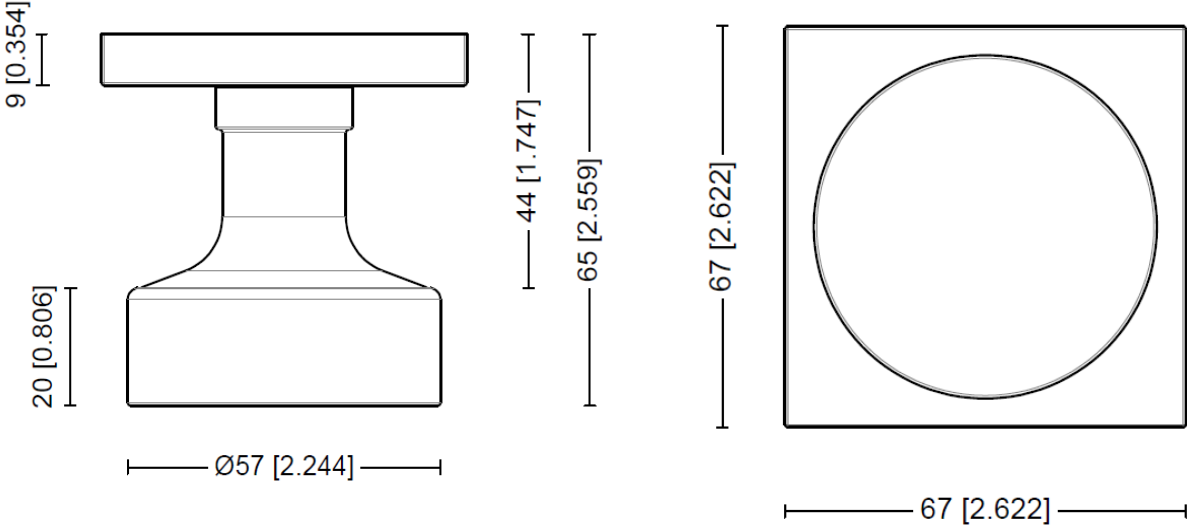

Privacy (R)
Bed & Bath

Passage (A)
Hall & Closet

Dummy (U)
Non-Functional

Embelle®