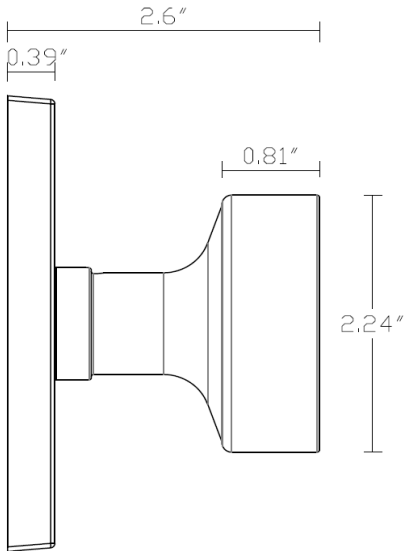

Privacy (R)
Bed & Bath

Passage (A)
Hall & Closet

Dummy (U)
Non-Functional

Embelle®