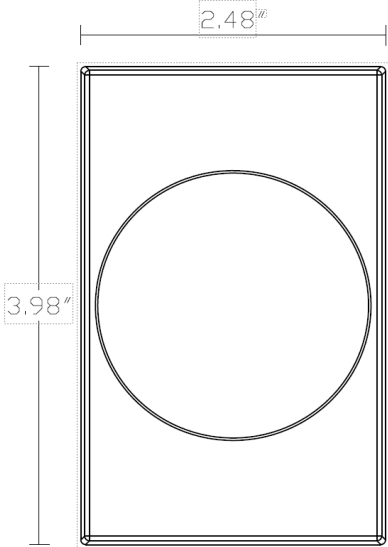

Privacy (R)
Bed & Bath

Passage (A)
Hall & Closet

Dummy (U)
Non-Functional

Embelle®