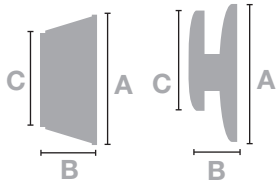

Keowee Dummy - specify handing.

*Specify KW-1 or SC-1 for compatible cylinder in these entry selections.

† ADA Entry ‡ ADA Privacy

DIMENSIONS

	A	B	C
Athens	2 7/16"	2 33/64"	2"
Sinclair	2 7/16"	2 3/8"	2 13/64"
Waycross	2 7/16"	2 1/2"	2 7/16"
Alpharetta	2 7/16"	2 1/4"	3 45/64"
Edisto	2 7/16"	2 7/16"	4 7/32"
Keowee	2 7/16"	2 9/16"	4 3/32"
Seabrook	2 7/16"	2 9/16"	4 5/8"
Seabrook SQ	2 1/2"	2 9/16"	4 5/8"
Wando	2 7/16"	2 1/2"	4 5/8"

Deadbolts

FUNCTION

DEADBOLT

SINGLE CYL 82E

SINGLE CYL SQ 82ESQ

ONESIDED with PLATE 860E

ONE WAY 880E

DIMENSIONS

	A	B	C
Deadbolt Interior	2 1/2"	15/16"	2"
Deadbolt Exterior	2 1/2"	1"	1 7/8"
SQ Deadbolt Interior	2 1/2"	7/8"	2"
SQ Deadbolt Interior	2 1/2"	7/8"	2 1/2"

Single Cylinder (82E)

Single Cylinder SQ (82ESQ)

One Sided with Plate (860E)