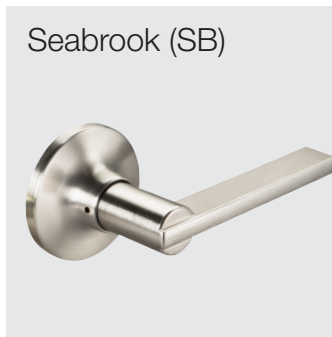

YE
SERIES®

Yale®

Yale Edge Series®

Get the Yale Edge on value, quality and savings – all from the brand you trust. Our most economical lock solution for your home or project.

- Designed to meet Grade 3 standards for value and security
- Removable cylinder for ease of re-keying without special tools
- Non-handed levers lowers inventory needs, minimizes mistakes
- Warranty: 1 year finish / 5 year mechanical
- ADA: Selection of lever styles available with push button to meet ADA requirements
- Finishes: US3 Polished Brass
US10BP Oil Rubbed Bronze
US15 Satin Nickel
US26D Satin Chrome
US32D Stainless Steel
BLK Black

Knobs

Levers

Deadbolts

Handlesets

Pocket Door Locks

Yale®

The World's Favorite Lock, Since 1840.™

Knobs

Levers

FUNCTION

KNOB/LEVER

DUMMY 80/81

PASSAGE 10/11

PRIVACY 20/21

ENTRY 70/71

ADA FUNCTIONS