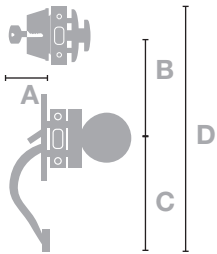

Handlesets

FUNCTION
HANDLESET
SINGLE CYL 927

DIMENSIONS	A	B	C	D
Johns Creek	2 3/4"	5 1/2"	8 1/2"	19 1/4"
Lenoir	2 31/64"	5 1/2"	8 3/8"	18"
Meyers Park	2 3/8"	5 1/2"	8 1/2"	19 3/8"

Design	US3	US10BP	US15	US26D	US32D	BLK
Handlesets						
Johns Creek**		•*	•*			
Lenoir	•	•*	•*			•
Meyers Park		•	•			

*Specify KW-1 or SC-1 for compatible cylinder in these entry selections.
**Johns Creek: Sinclair interior only.