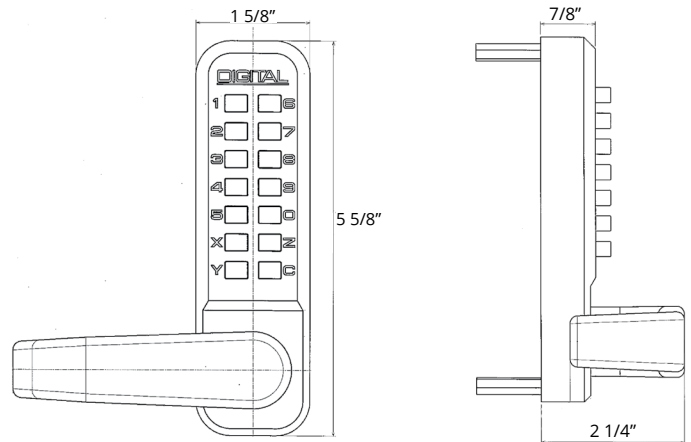

FEATURES

- Mechanical, keyless lever lock
- Lever handle on exterior and interior
- Auto-locking with passage function
- Reversible handing
- ADA Compliant
- Adjustable latch
- Covers standard 2 1/8" hole

OPTIONS

Single Combination, Double Combination

DIMENSIONS & SPECIFICATIONS

Dimensions:

- Length: 5 5/8"
- Width: 1 5/8"
- Depth: 2 1/4"

Total Coverage with Trim Plates: 6 1/2" L x 2 1/2" W

ADA Lever Size: 4" W x 1" H

Backset: Adjustable

Door Thickness: 1 1/8" to 2", up to 5" with Extension Kit

Material: Zinc-plated steel

Teflon coated stainless steel interior components

For Exterior & Interior Use

Weather Resistant

Lifetime Mechanical Warranty

ORDERING INFORMATION

Finish	Single Combination	Double Combination
Antique Brass	2835AB	2835ABDC
Bright Brass	2835BB	2835BBDC
Bright Chrome	2835BC	2835BCDC
Jet Black Marine Grade	2835JBMG	2835JBMGDC
Marine Grade	2835MG	2835MGDC
Oil Rubbed Bronze	2835OB	2835OBDC
Satin Chrome	2835SC	2835SCDC
Satin Nickel	2835SN	2835SNDC
White	2835WH	2835WHDC